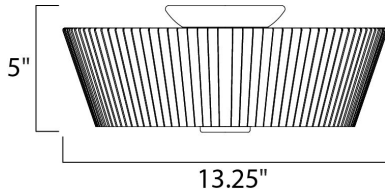

**MEASUREMENTS**

DIMENSION : 13.25" L x 13.25" W x 5" H  
 HANGING WEIGHT : 3.78 lb

**LAMPING**

INPUT VOLTAGE : 120V  
 BULB : 3 x 60W Incandescent E26 Medium , 180W Total  
 BULB INCLUDED : (Not Included)  
 DIMMABLE : Yes

**FINISHES OPTION**

 Satin Nickel (SN)

**GLASS**

Frosted FT

**MATERIAL**

Steel, Glass

**RATINGS**

cULus  
 Dry Location